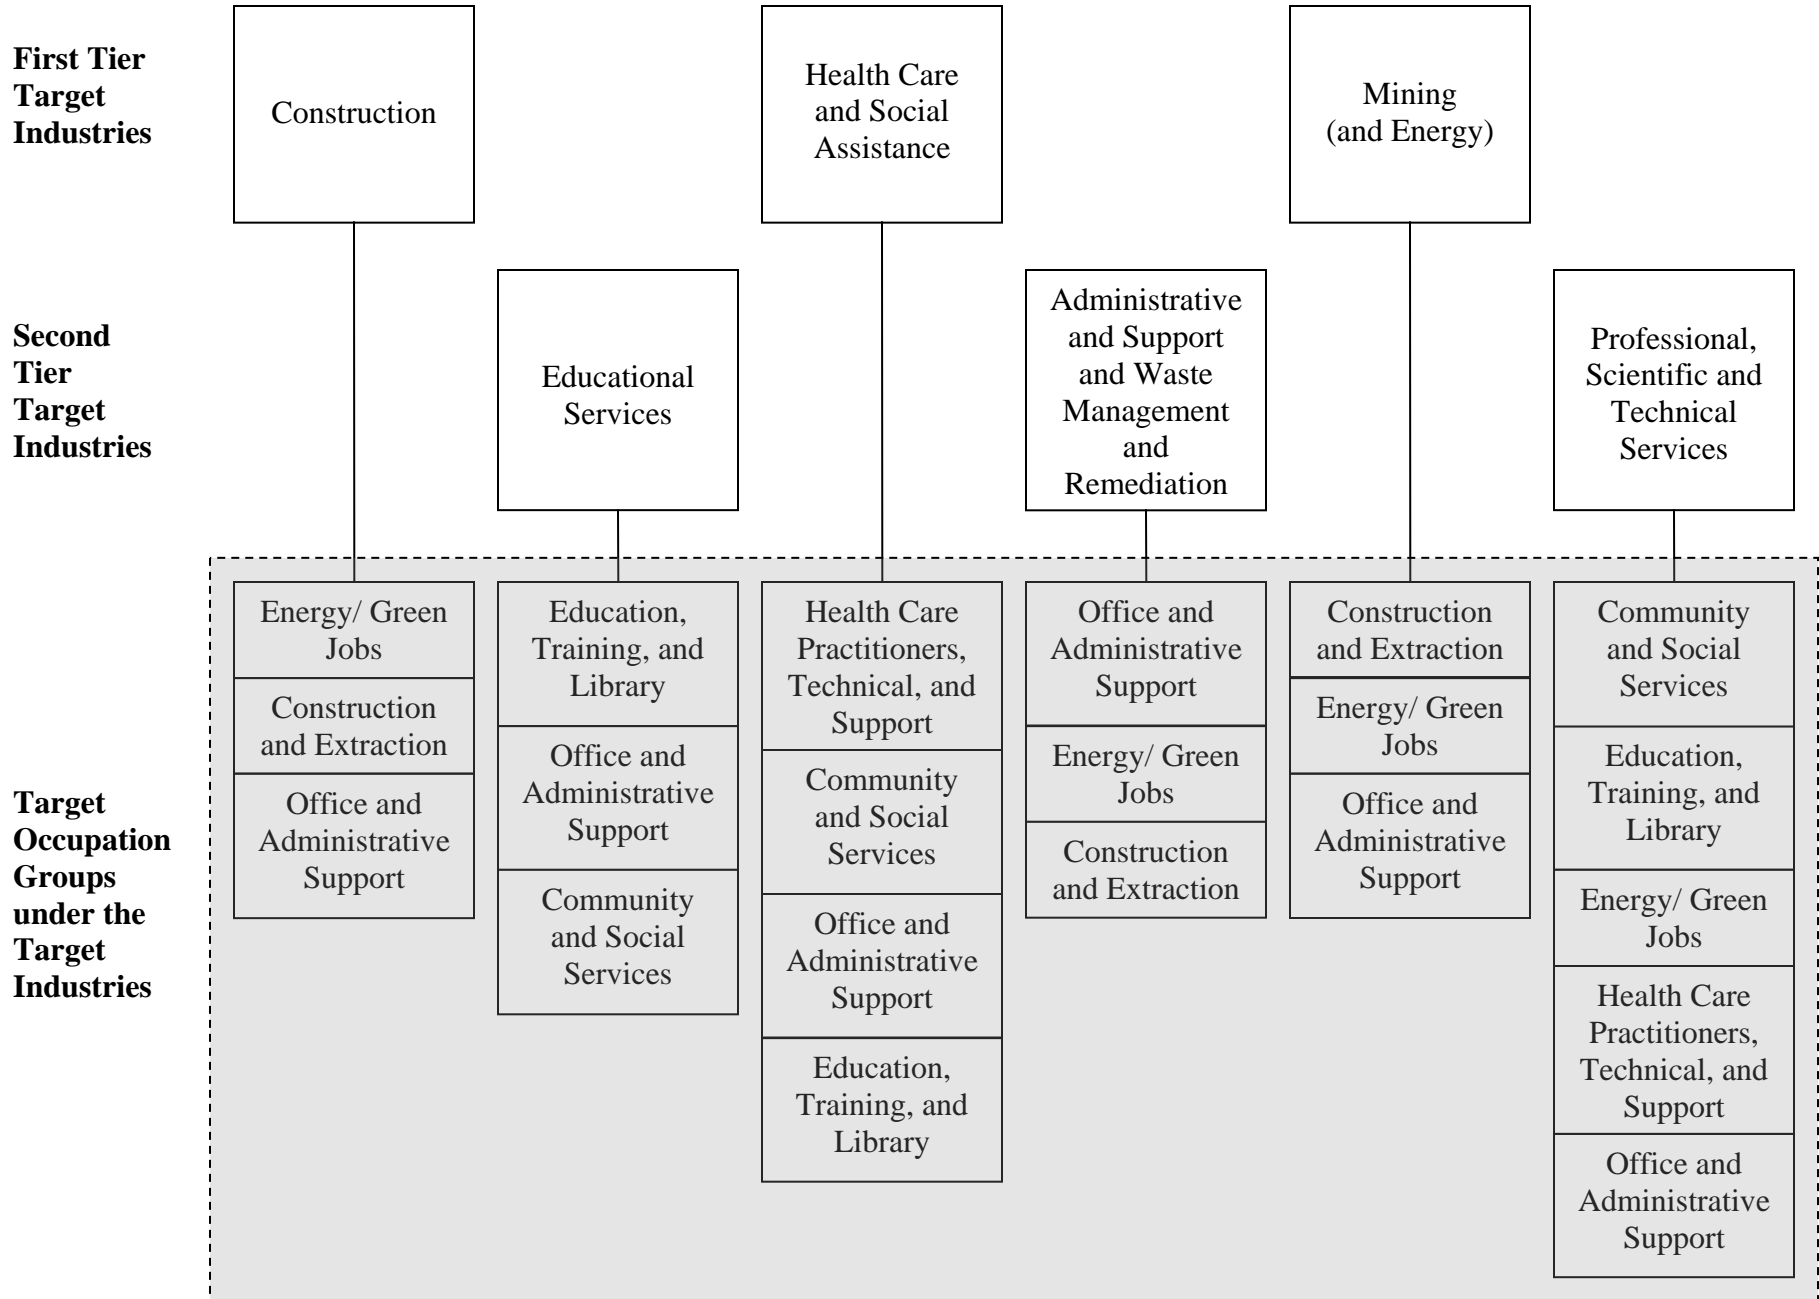

Program Year 2009 TANF RFP Industry and Occupational Focus

Sources: OED 2007 Regional Workforce Gap Analysis- www.denvergov.org/Business/tabid/37894/newsid97043/573/Regional-Workforce-Study-Identifies-Occupational-Gaps/Default.aspx and LMI gateway- <http://lmi.gateway.coworkforce.com/lmi/gateway/analyzer/startanalyzer.asp>