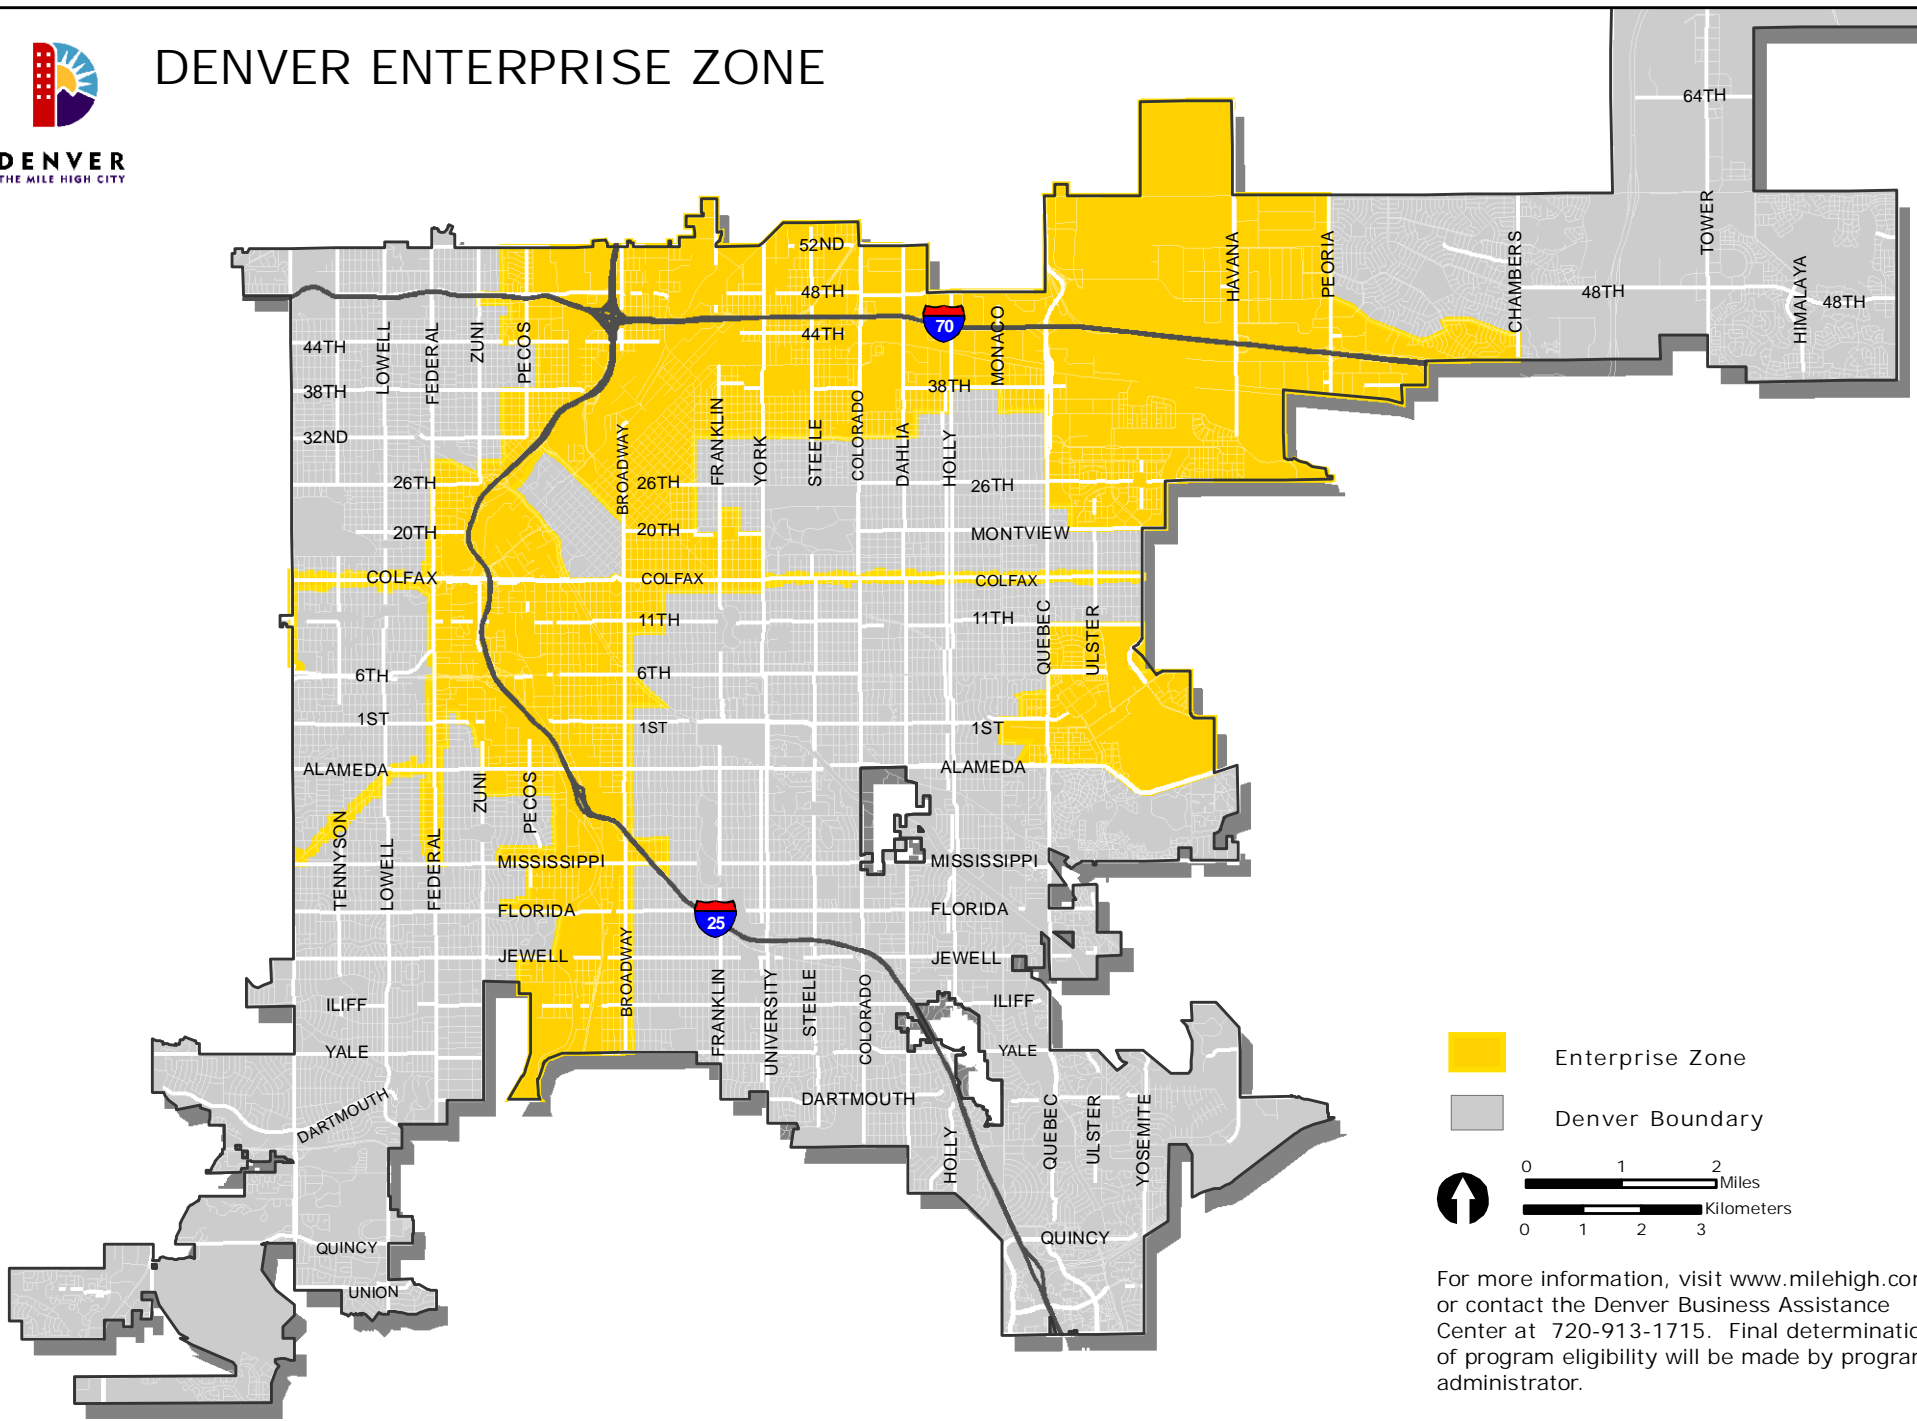

DENVER
THE MILE HIGH CITY

DENVER ENTERPRISE ZONE

 Enterprise Zone
 Denver Boundary

 Miles
 Kilometers

For more information, visit www.milehigh.com or contact the Denver Business Assistance Center at 720-913-1715. Final determination of program eligibility will be made by program administrator.

Map created by Denver Office of Economic Development
Data source: DenverGIS. Map date: January 30, 2009